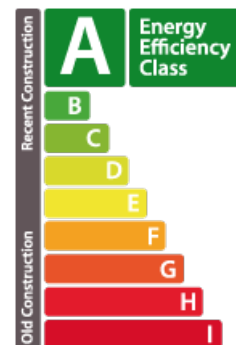

ENERGY PASS

Energy class

CHARACTERISTICS

Number of pieces : -
Nb. chamber (s) : -
Area : -
Nb. of bathrooms : -
Equipped kitchen : Non

Thermal insulation class

B

✓ Accord Immobilier

📍 15, place du Marché L-4756