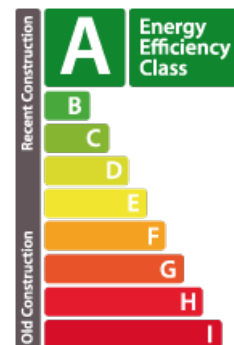

CHARACTERISTICS

Number of pieces : -
Nb. chamber (s) : -
Area : -
Nb. of bathrooms : 1
Equipped kitchen : Oui

ENERGY PASS

Energy class

Thermal insulation class

B

✓ Accord Immobilier

📍 15, place du Marché L-4756